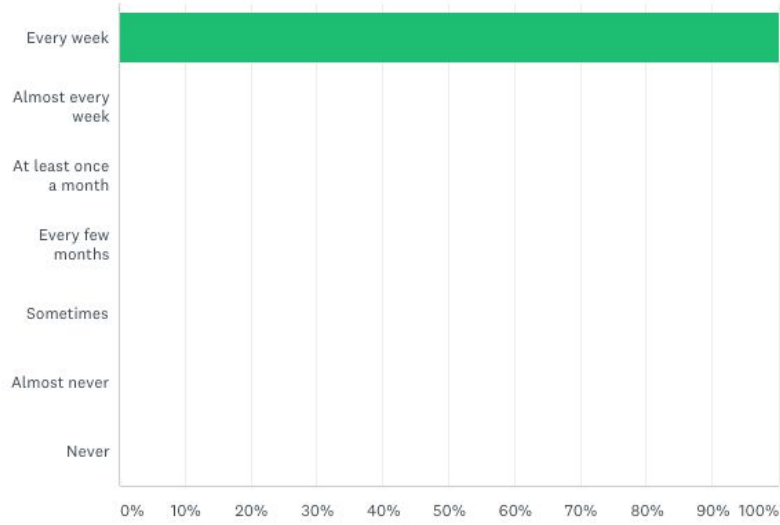

Q1

Customize Export

How often do you come to Hibikinokai?

Answered: 1 Skipped: 0

ANSWER CHOICES	RESPONSES	
Every week	100.00%	1
Almost every week	0.00%	0
At least once a month	0.00%	0
Every few months	0.00%	0
Sometimes	0.00%	0
Almost never	0.00%	0
Never	0.00%	0
TOTAL		1